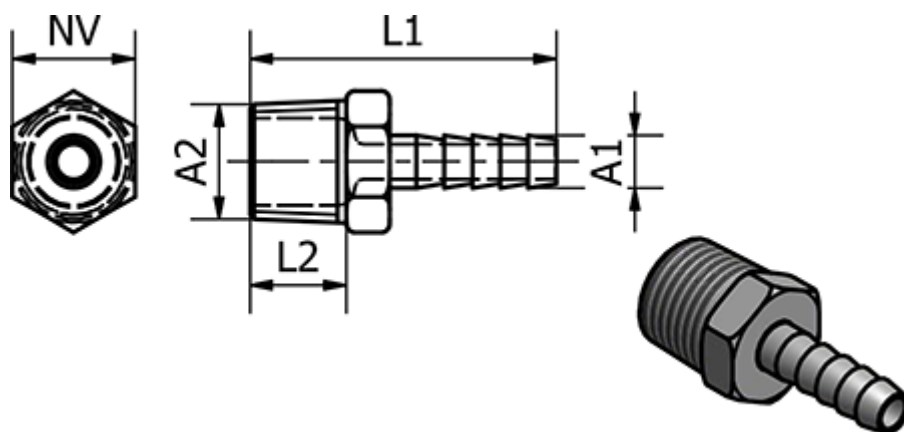

Data Sheet

Article number: 586239509

Description: Tube Connector 239.509, Ø12 - G 1/4"
Nickel-plated brass

Measures

Ext. Hose Diameter A1	= 12
L1	= 33
L2	= 8
NV	= 18
Thread A2	= G 1/4"